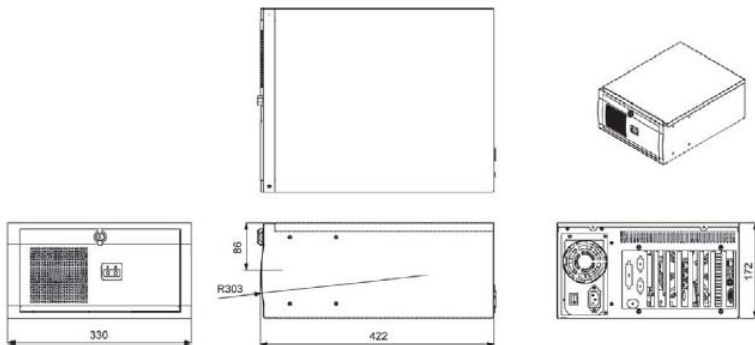

SB800

8-Slot High Performance Industrial PC without Display

The Nematron SB800 is a high performance Core 2 Duo Industrial Computer without integrated display. Its' compact profile and high performance make this unit ideal for many space limited applications.

Horizontal or Vertical Mounting Options

Standard Features:

- Intel Core 2 Duo E8400
  - 3.0 GHz, 1333 MHz bus, 6 MB CACHE
- Compact size with stylish lockable front door
- Mounting brackets for Horizontal or Vertical mounting to a shelf or panel
- DRAM up to 4 GB
- Up to two internal 250 GB SATA hard drives
  - Optional 40 GB Solid State SATA hard drives
- Optional front access Removable hard drive
- Extensive Connectivity
  - Dual 10/100/1000 Ethernet ports
  - 4 USB 2.0 ports (2 on rear, 2 behind front door)
  - 2 RS-232 serial ports (one selectable 485/422/232)
  - Parallel port
  - PS/2 port (KB/Mouse splitter cable included)
- 8-slot passive backplane with choice of 4 available expansion slots
  - Two ½-length PCI
  - One full-length PCI
  - Three ISA (full-length)
- Additional Connectivity (ships with unit but utilizes open expansion slots)
  - Audio (in/out)
  - DVI monitor connection
  - 2 USB 2.0 ports
- DVD-R/W drive (behind lockable front door)
- 400 Watt Power Supply
- UL, cUL, CE, & RoHS (pending)
- Windows XP Professional (Windows 7 & Vista Business optional)